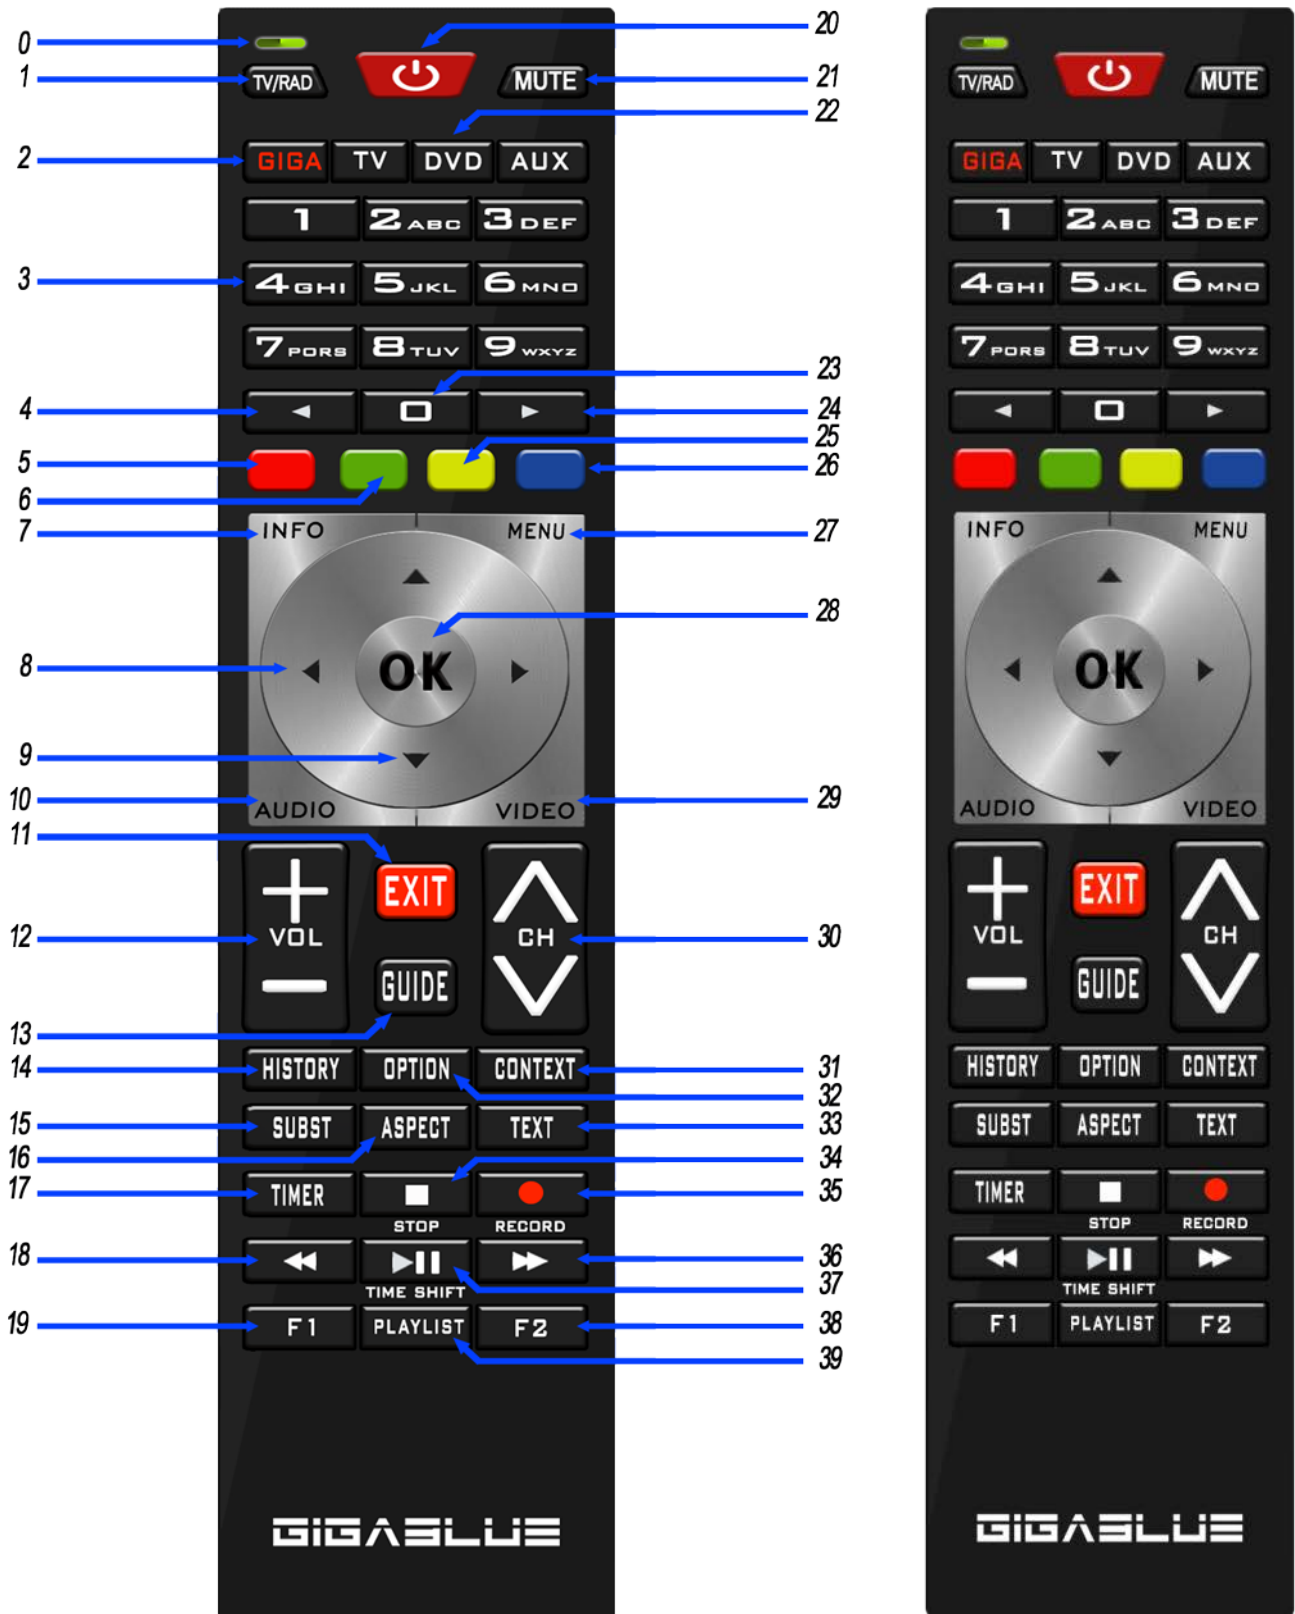

RCU Handbuch

Anleitung für die Gibablue Universal Fernbedienung V2